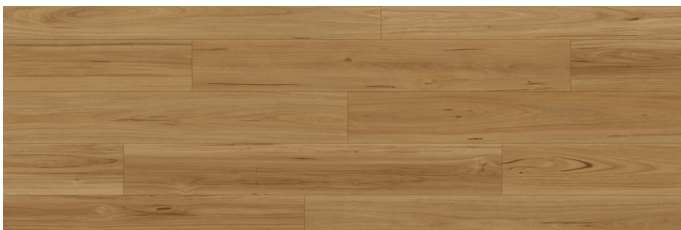

LAMINATE FLOORING

LUXE GRAIN 12MM

AMERICAN OAK

ASHEN OAK

FEATURE BLACKBUTT

FRENCH OAK

GHOST GUM

MAJESTIC OAK

NATURAL OAK

QLD SPOTTED GUM

SOUTHERN SPOTTED GUM

VALLEY OAK

SPECIFICATIONS

PLANK SIZE:	234MM X 1515MM
TOTAL THICKNESS:	12MM
WEAR RATING:	AC4
M ² PER CARTON:	2.13M ²

QTY PER CARTON:	6 PLANKS
SLIP RATING:	P3
SURFACE FINISH:	ULTRA MATTE
CLICK SYSTEM:	UNICLIC